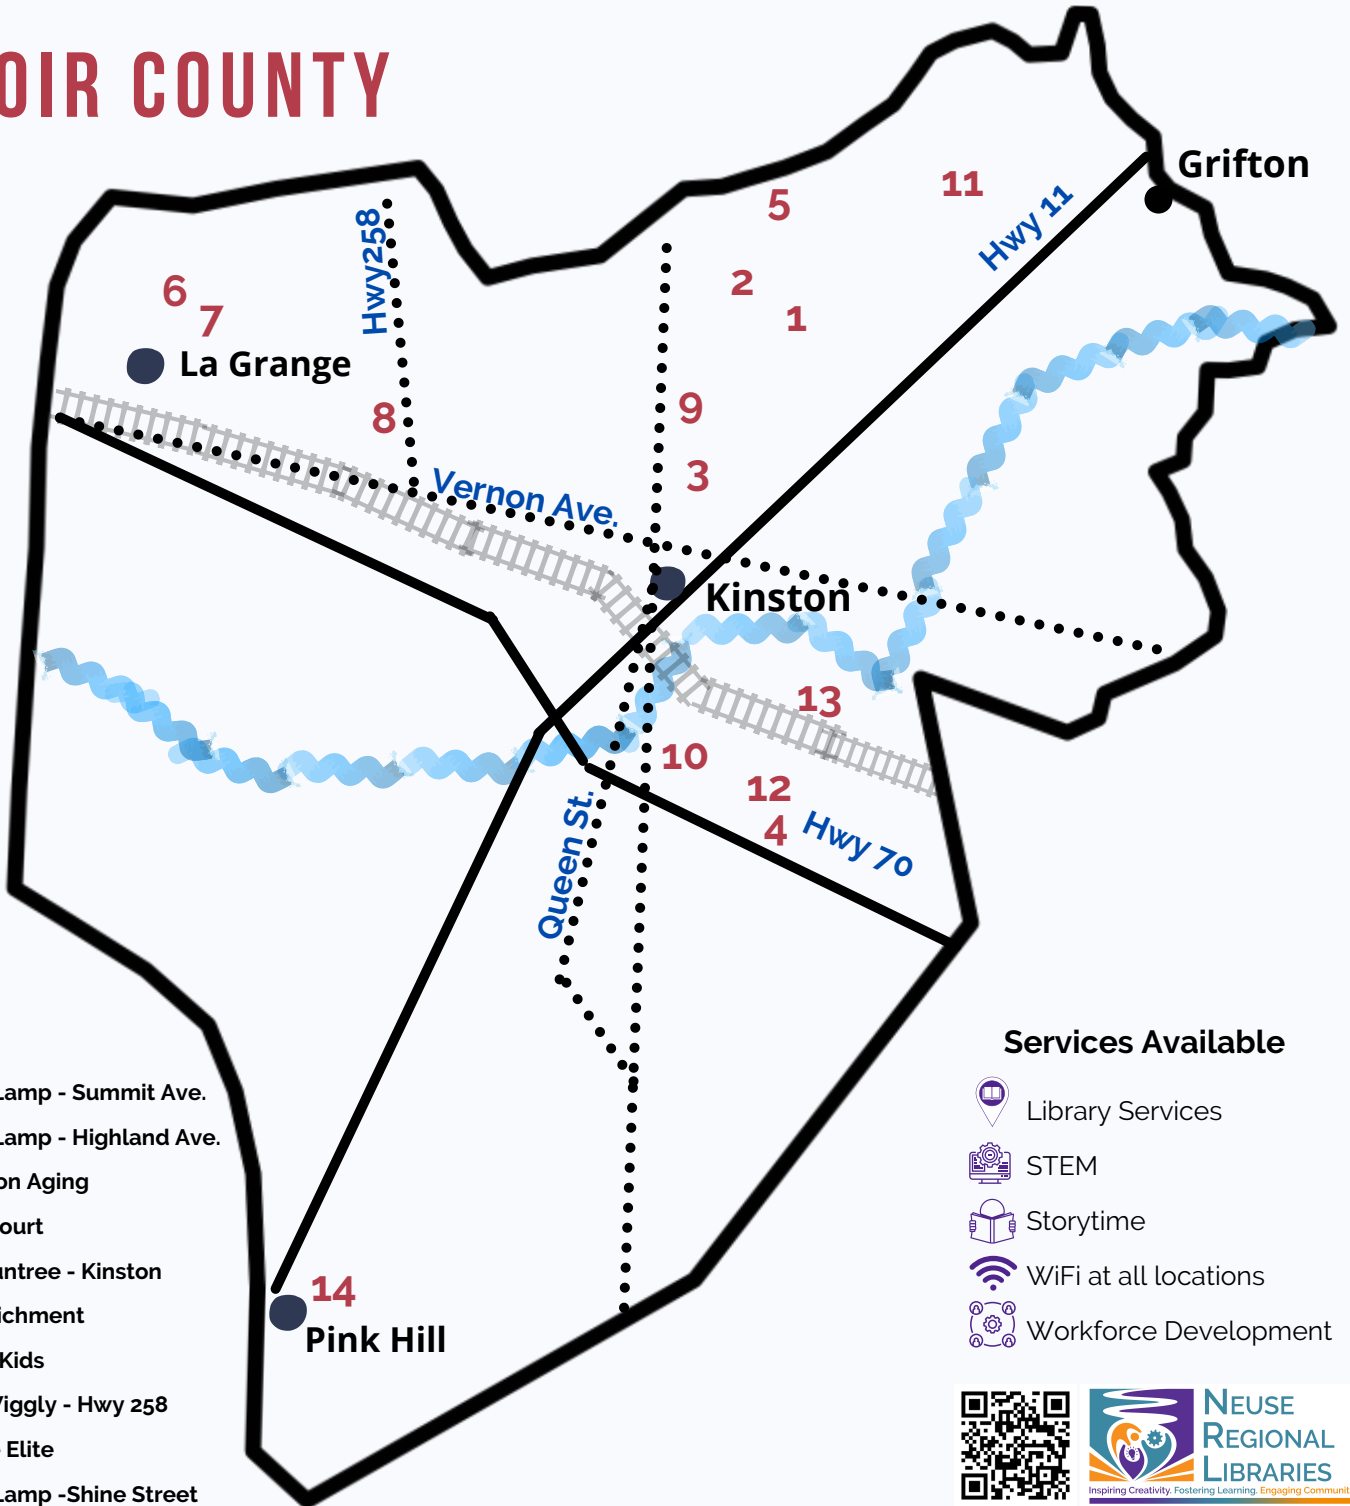

# Neuse Regional Libraries DIGITAL RESOURCE ROVER ROUTE SCHEDULE

[www.neuselibrary.org/DRR](http://www.neuselibrary.org/DRR)

## LENOIR COUNTY

-  1. Greene Lamp - Summit Ave.
-  2. Greene Lamp - Highland Ave.
-  3. Council on Aging
-  4. Carver Court
-  5. Jack Rountree - Kinston
-  6. Best Enrichment
-  7. Country Kids
-  8. Piggly Wiggly - Hwy 258
-  9. Heritage Elite
-  10. Greene Lamp - Shine Street
-  11. Greene Lamp - Contentnea
-  12. Simon Bright
-  13. Richard Greene
- 14. Pink Hill (Coming Soon)

# DIGITAL RESOURCE ROVER

Neuse Regional Libraries' mobile library will be making stops on a 3-week rotation at the following Lenoir County locations.

Stop Location	Scheduled Stop Time	Spring/Summer Dates
Greene Lamp - Summit Ave.	9:30 AM - 10:00 AM	April 5, April 26,
Greene Lamp - Highland Ave.	10:30 AM - 11:00 AM	May 17, June 7,
Council on Aging	11:15 AM - 12:15 PM	June 28, July 19,
Carver Court	2:00 PM - 3:00 PM	August 9, &
Jack Rountree	4:00 PM - 5:00 PM	August 30
Best Enrichment	9:30 AM - 10:00 AM	April 6, April 27,
Country Kids	10:30 AM - 11:00 AM	May 18, June 8,
Piggly Wiggly - Hwy 258	11:15 AM - 12:15 PM	June 29, July 20,
Heritage Elite	2:00 PM - 3:00 PM	August 10, &
		August 31
Greene Lamp - Shine Street	9:30 AM - 10:00 AM	April 12, May 3
Greene Lamp - Contentnea	10:30 AM - 11:00 AM	May 24, June 14,
Simon Bright	2:00 PM - 3:00 PM	July 5, July 26, &
Richard Greene	4:00 PM - 5:00 PM	August 16